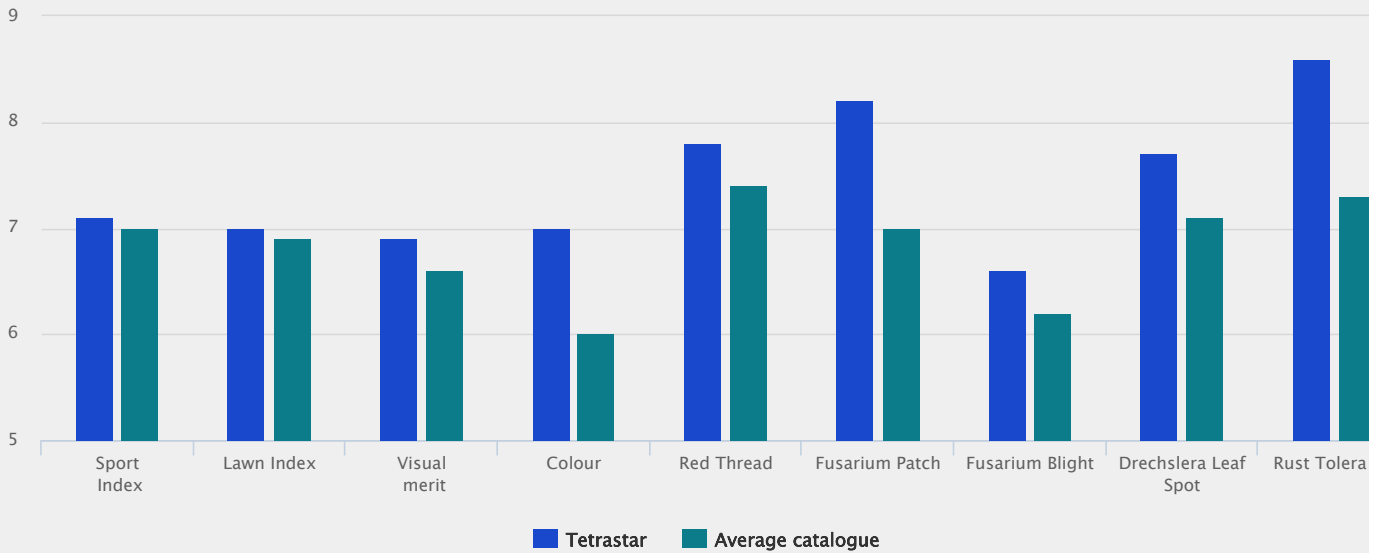

Anti-Stress - secures lawn performance

Whether the stress is linked to climatic extremes or diseases, Tetrastar will contribute to better performance of the seed mixtures.

Disease tolerance

- + rusts
- + red thread disease
- + Microdochium patch (Fusarium)
- + leaf spot

Other common stress factors

- + Sport grounds: Wear and recovery
- + Winter survival/recovery, Performance in heat and drought

Technical Specifications

- Perennial ryegrass
- Improved stress tolerance
- Listed/recommended in EU
BY DK FR IT RU TR UK

Specification and ratings

Index Sport, Index Lawn, Visual merit & Tolerance to diseases

Source: GEVES (France 2014)

Scale: 1-9 = best/darker

Index Sport, Index Lawn, Visual merit & Tolerance to diseases

Source: GEVES (France 2014), 1-9 = best/darker

Variety	Sport Index	Lawn Index	Visual merit	Colour	Red Thread	Fusarium Patch	Fusarium Blight	Drechslera Leaf Spot	Rust Tolerance
Tetrastar	7,1	7,0	6,9	7,0	7,8	8,2	6,6	7,7	8,6
Average catalogue	7,0	6,9	6,6	6,0	7,4	7,0	6,2	7,1	7,3