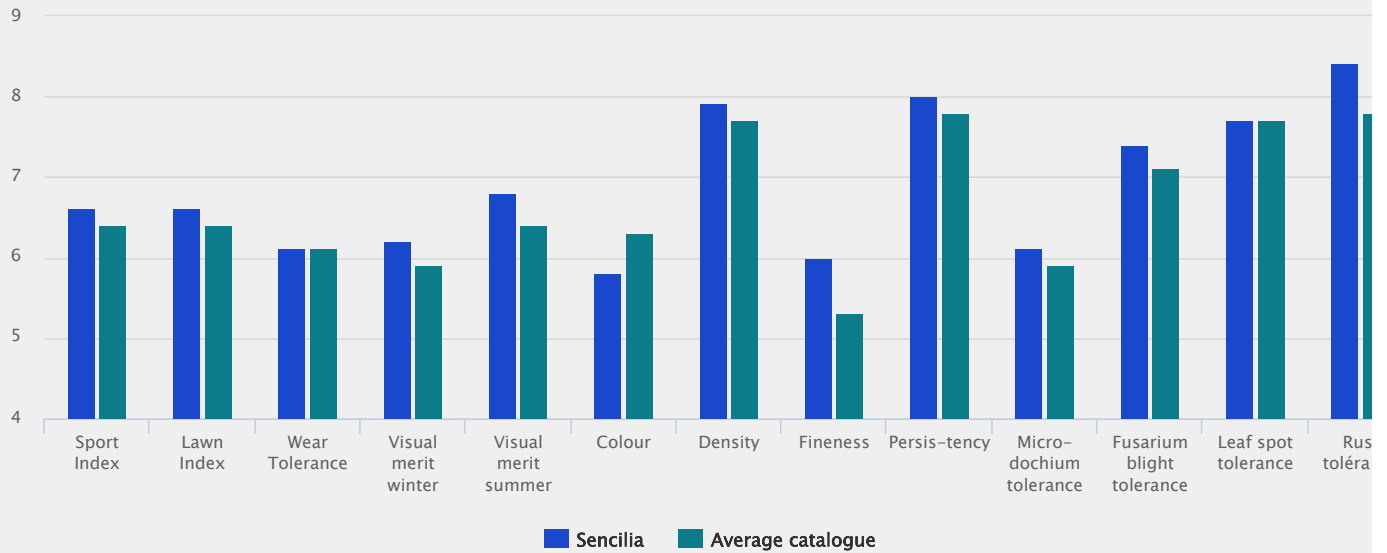

Specification and ratings

Performance in France

Source: Geves 2015 (France)

Scale 1-9, 9 = better/darker