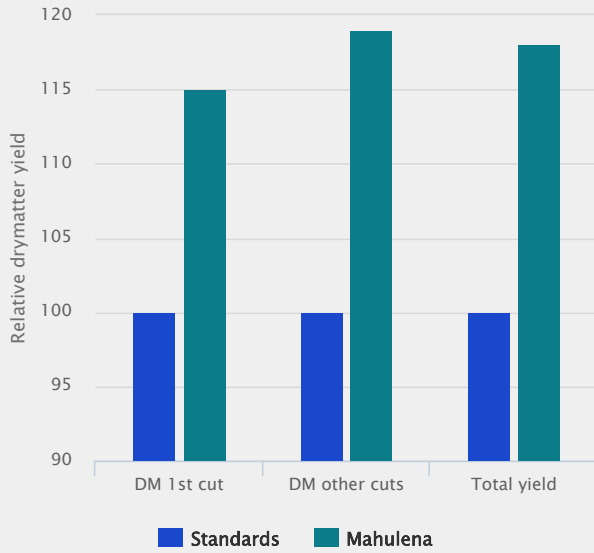

Specification and ratings

Top yields

Source: BSA (Germany)