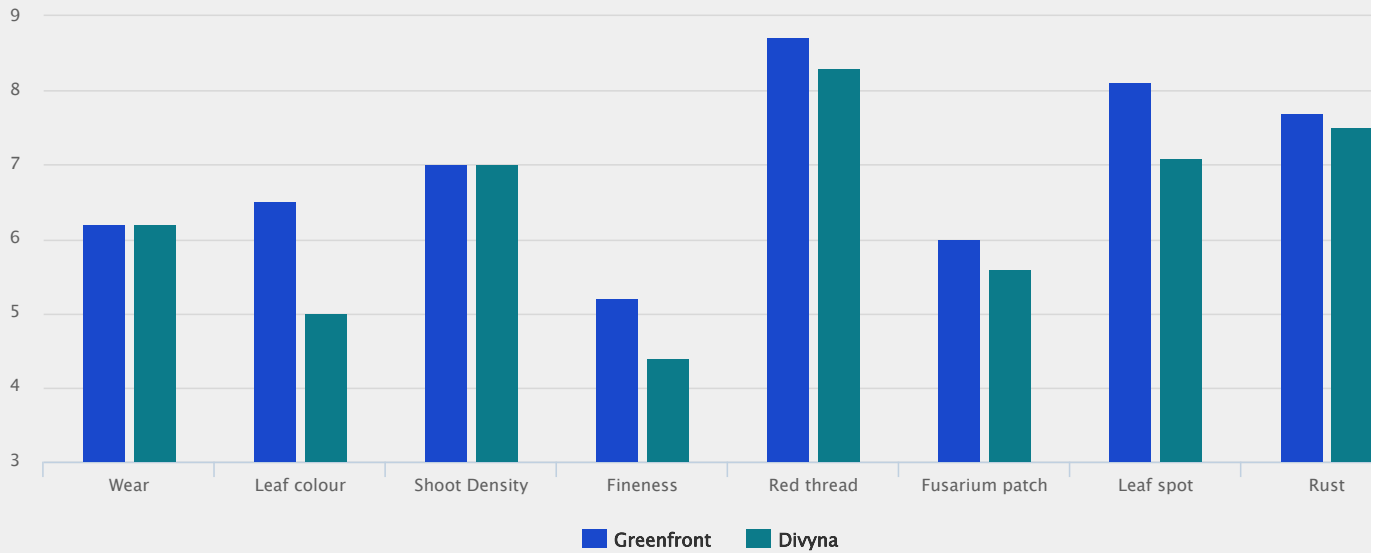

GREENFRONT

Festuca arundinacea

- Excellent disease tolerance
- Very dark colour
- High tolerance to leaf spot disease
- Very wear tolerant even during the winter season

A very disease tolerant variety

Official trials have show high tolerance against:

Sport pitches
Playgrounds
Rough (golf)
Private lawns
Municipal park

Technical Specifications

- Tall fescue
- Fight diseases with genetics!
- Listed/recommended in EU FR TR

Specification and ratings

Characteristics

Source: Geves 2019 (France)

Y-axis: Scale 1-9, 9 = best/darker

Utilisation

Source : Bulletin Gazon Geves 2011

La barre a été placée très haut...

Source : Bulletin Gazon Geves 2011

Ratings

Scale 1-9, where 9 = best or most pronounced