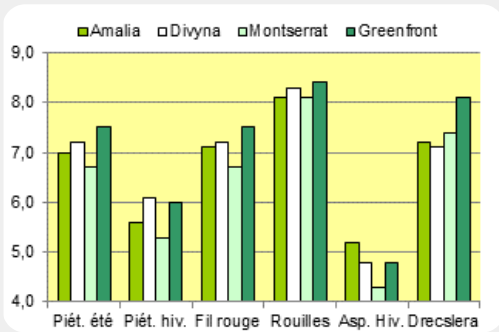

Rusts (Puccinia sp.)
Leaf spot (Dreckslera)
Red thread (Corticium)

Nice dark colour

With a score for colour of 7 in the French catalogue, Greenfront merits the qualification "very dark".

Uses

Numerous uses is possible due to the high wear and tear tolerance:

Source: Geves 2019 (France)

Y-axis: Scale 1-9, 9 = best/darker

Utilisation

Source : Bulletin Gazon Geves 2011

La barre a été placée très haut...

Source : Bulletin Gazon Geves 2011

Ratings

Scale 1-9, where 9 = best or most pronounced