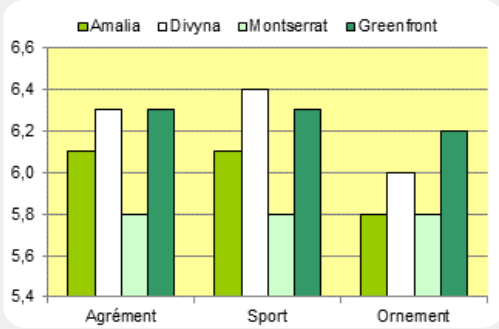

GREENFRONT

Festuca arundinacea

- Excellent disease tolerance
- Very dark colour
- High tolerance to leaf spot disease
- Very wear tolerant even during the winter season

A very disease tolerant variety

Official trials have show high tolerance against:

Rusts (Puccinia sp.)
Leaf spot (Dreckslera)
Red thread (Corticium)

Nice dark colour

With a score for colour of 7 in the French catalogue, Greenfront merits the qualification "very dark".

Uses

Numerous uses is possible due to the high wear and tear tolerance:

Source: Geves 2019 (France)

Y-axis: Scale 1-9, 9 = best/darker

Utilisation

Source : Bulletin Gazon Geves 2011

La barre a été placée très haut...

Source : Bulletin Gazon Geves 2011

Ratings

Scale 1-9, where 9 = best or most pronounced