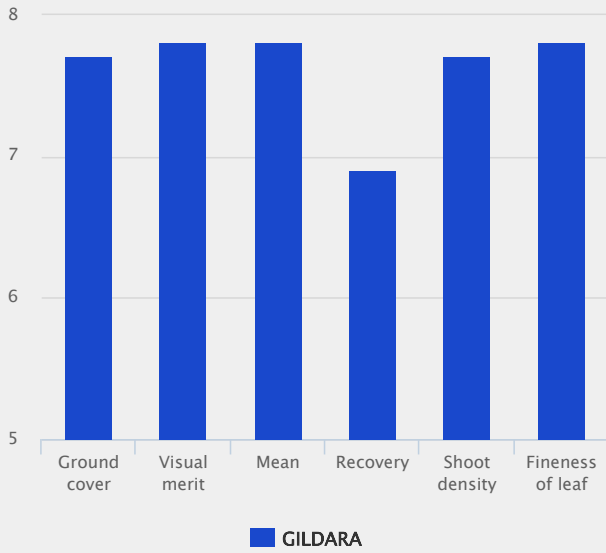

Specification and ratings

Winter Sport

STRI Turfgrass Seed 2020