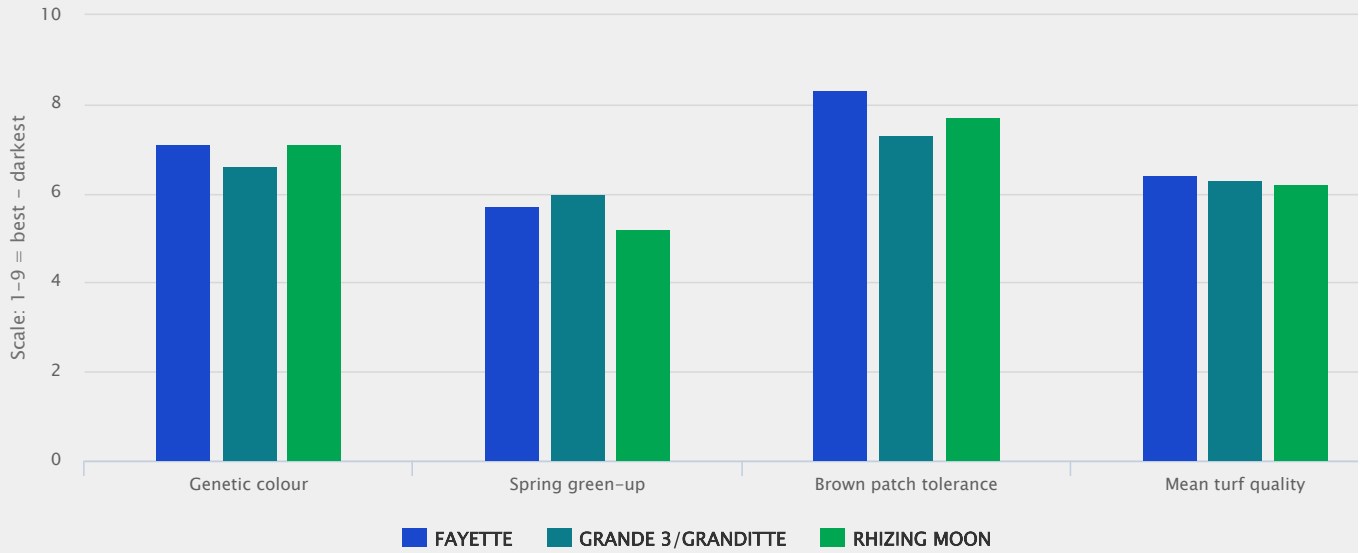

This makes FAYETTE a versatile mixing partner for transition zone where extended drought spells are occurring on and off and suitable in the warm Mediterranean region.

Why do I need to think about drought tolerance?

The presence of drought tolerant varieties in the lawn and landscape turf solution reduces the risk of visible drought damages to the grass. Fayette does not enter dormancy at the same times as for example perennial ryegrasses. This increases the extension of use and wear tolerance in general of the green areas where Fayette is used compared to traditional temperate turf mixtures.

Technical Specifications

- Tall fescue
- Obtain your sustainability goals
- Listed/recommended in EU CZ

Specification and ratings

Improved turf quality

Source: NTEP 2013-2017

Ratings

Scale 1-9, where 9 = best or most pronounced