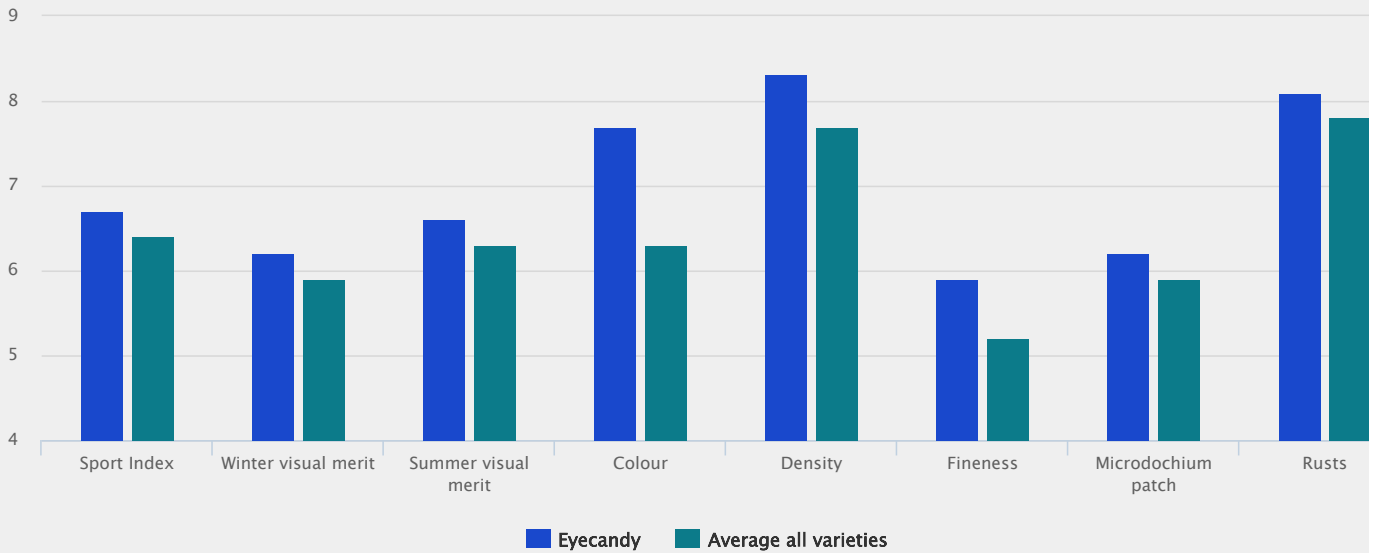

4salt

Top quality visual merit

Eyecandy is very high ranked for the basic features needed for visual merit of turf grasses: Density and fineness of leaf.

Performance during unfavorable seasons

The visual merit is preserved even during dry and warm periods due to the deep rooting and plant architecture.

Also during winter, the turf remains attractive and not very prone to disease attacks.

Wear tolerance and competition with weeds

Eyecandy has good wear tolerance and together with the high density, it leaves few or no options for weeds to install.

Highly persistent, the lawn remains attractive and free of weed invasion for years once installed.

Technical Specifications

- Tall fescue
- Visual merit: Candy for the eyes
- Listed/recommended in EU
BY FR RU TR

Specification and ratings

Characteristics

Source: GEVES 2014 (France)

Y-axis: Scale 1-9, 9 = best/darker

Ratings

Scale 1-9, where 9 = best or most pronounced