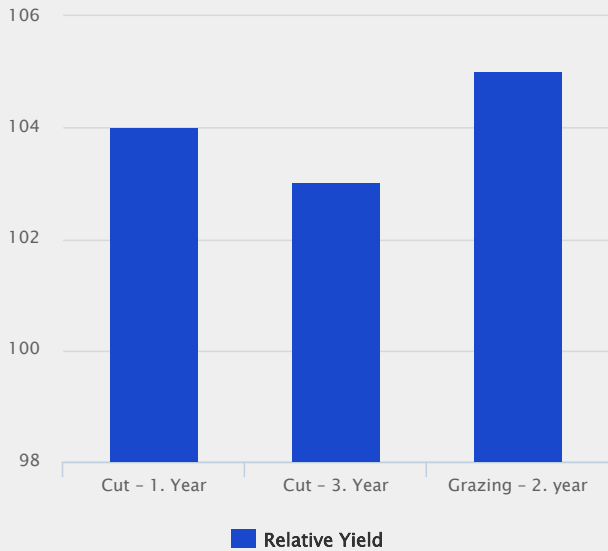

Specification and ratings

Yield when used for cutting or grazing

Source: Recommended list of grasses and clover for Scotland 2018-2019.

Relative to check varieties