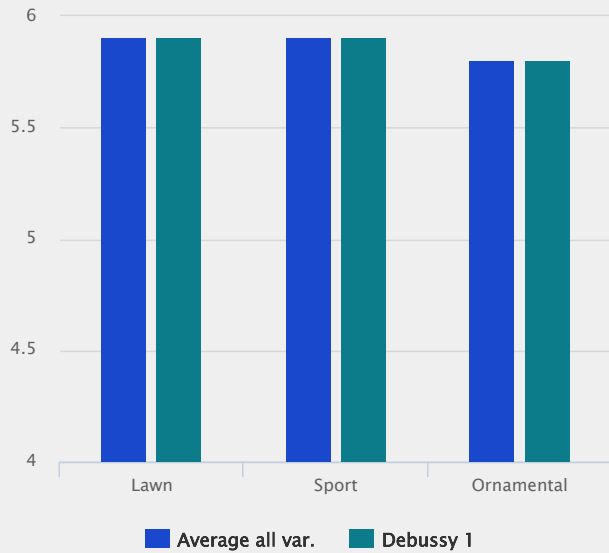

## Technical Specifications

- Tall fescue
- Fine leaved, very dark variety
- Listed/recommended in EU  
BY DE RU TR UK

## Specification and ratings

### Index for Lawn, Sport and Ornamental use

Source: GEVES Bulletin Gazon 2007 (France)

1-9, 9 = best