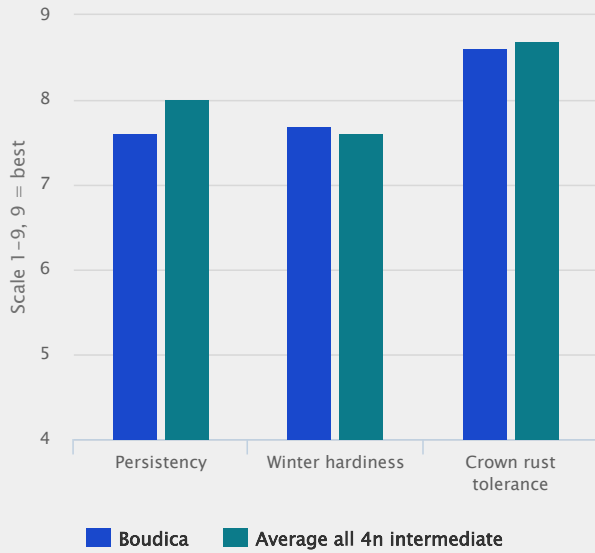

BOUDICA

Lolium perenne

Technical Specifications

- Perennial ryegrass
- Listed/recommended in EU NL UK

Specification and ratings

Results from The Netherlands

Source: Aanbevelende Rassenlijst Arable crops Forage crops 2021